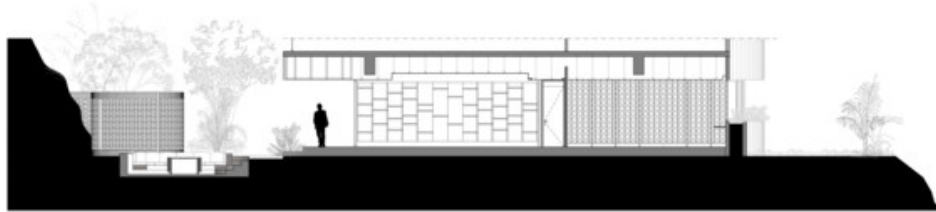

DOORS

Studco  
Access Par...  
AccessDor...

Save

Canto. An apartment located in a residential part of the Metropolitan Area in Mexico City.

The architectural programme of the garden includes a conversation pit surrounding a fire pit. A living room typology filled of nostalgia from the 60's made for the so needed gathering and interchange of today. Different textures compose the garden of the house waiting for the patina of time and the growth of new vegetation of endemic species. The latticework of the serpentinous brick fence allows you to see the slope of the land duplicating the size garden.