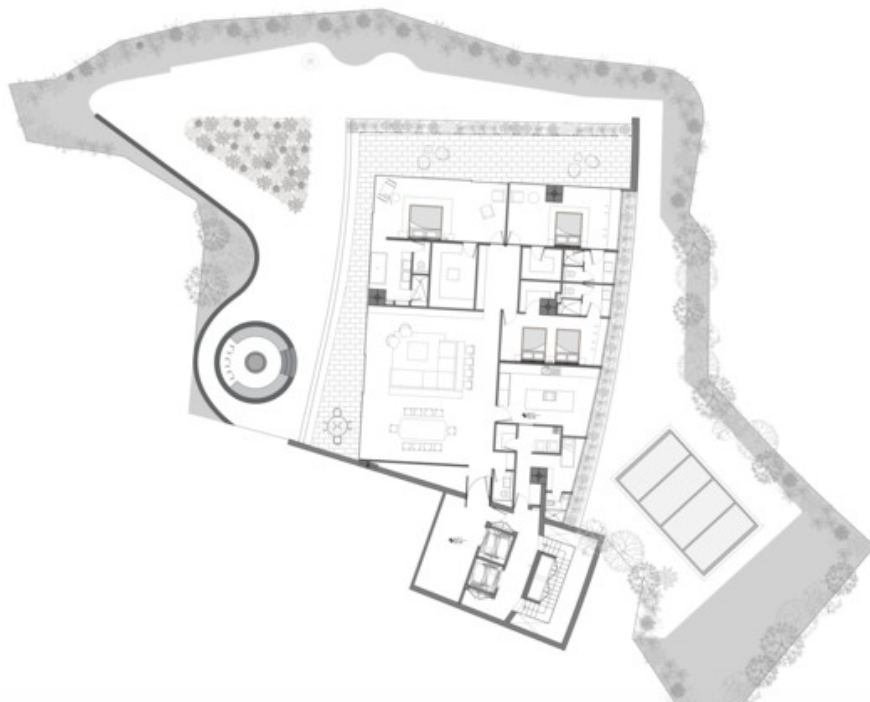

# Canto House / Studio 91

Curated by Clara Ott

13 days ago

 Share

**HOUSES, HOUSES INTERIORS** • NAUCALPAN DE JUAREZ, MEXICO

 Architects: [Studio 91](#)

 Area: [700.0 m<sup>2</sup>](#)

 Year: [2019](#)

DOORS

Studco  
Access Par...  
AccessDor...

Save

Canto. An apartment located in a residential part of the Metropolitan Area in Mexico City.

The architectural programme of the garden includes a conversation pit surrounding a fire pit. A living room typology filled of nostalgia from the 60's made for the so needed gathering and interchange of today. Different textures compose the garden of the house waiting for the patina of time and the growth of new vegetation of endemic species. The latticework of the serpentinous brick fence allows you to see the slope of the land duplicating the size garden.